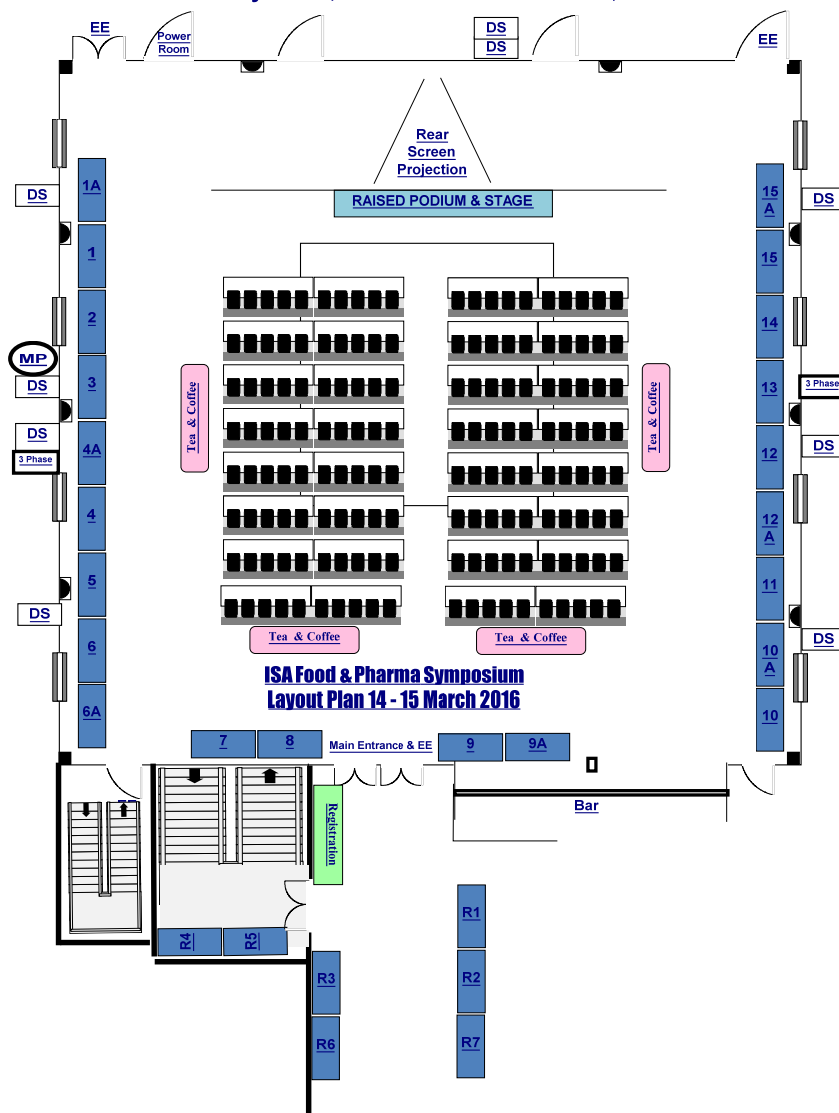

## Floor Plan (Not drawn to scale.)

Estuary Suite, Rochestown Park Hotel, Cork

- Exhibitors**
- Siemens
  - Emerson
  - Rockwell
  - Vision ID
  - ABB
  - Covectra
  - Crest Solutions
  - Enterprise System Partners
  - Irish Power & Process
  - LZ Lifesciences
  - Milestone Solutions
  - OEESystems
  - TQS Integration Ltd
  - Zenith Technologies
  - Applied Control Engineering
  - Applied Tech Systems Ltd
  - Douglas Control & Automation
  - HAL Software
  - Hanley Automation
  - Hellma
  - Life Science Consultants
  - Profibus Ireland
  - Skillpad